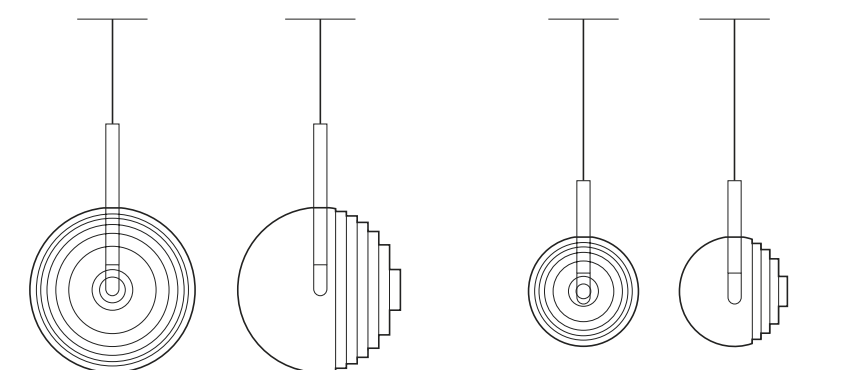

## dark & bright star

The endless duel of light and darkness.

Like distant stars, these seemingly small lighted objects are powerful in both their design and craft. The light source is placed within a mouth-blown piece, the shining center of a precisely cut crystal star. Unique as a solitaire and even stronger in constellations.

Design by Dechem Studio

pendant  
large

→← 150  
↑↓ 225

pendant  
small

→← 100  
↑↓ 150

glass options

- dark
- bright

fitting options

- anthracite
- brushed brass

The stars are mouth-blown, then defined by precise cut.