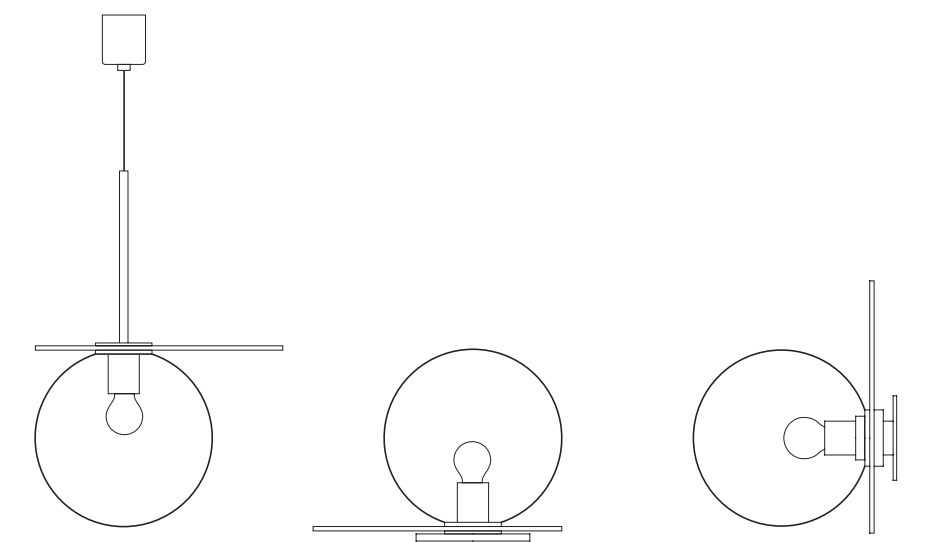

## umbra

There is no shadow without light.

Inspired by the relationship between geometric objects and their shadows, the Umbra collection features elegant pendants in sophisticated detail. Its metal plate derives from the perfectly elliptical shadow cast by a side-lit ball, mirroring the colorful mouth-blown crystal piece.

pendant  
→← 350  
↑↓ 470

table lamp  
→← 350  
↑↓ 270

wall & ceiling lamp  
→← 350  
↑↓ 287

glass options  
• smoke  
• pink  
• blue  
• clear  
• light grey

fitting options  
• gold

Design by Dechem Studio