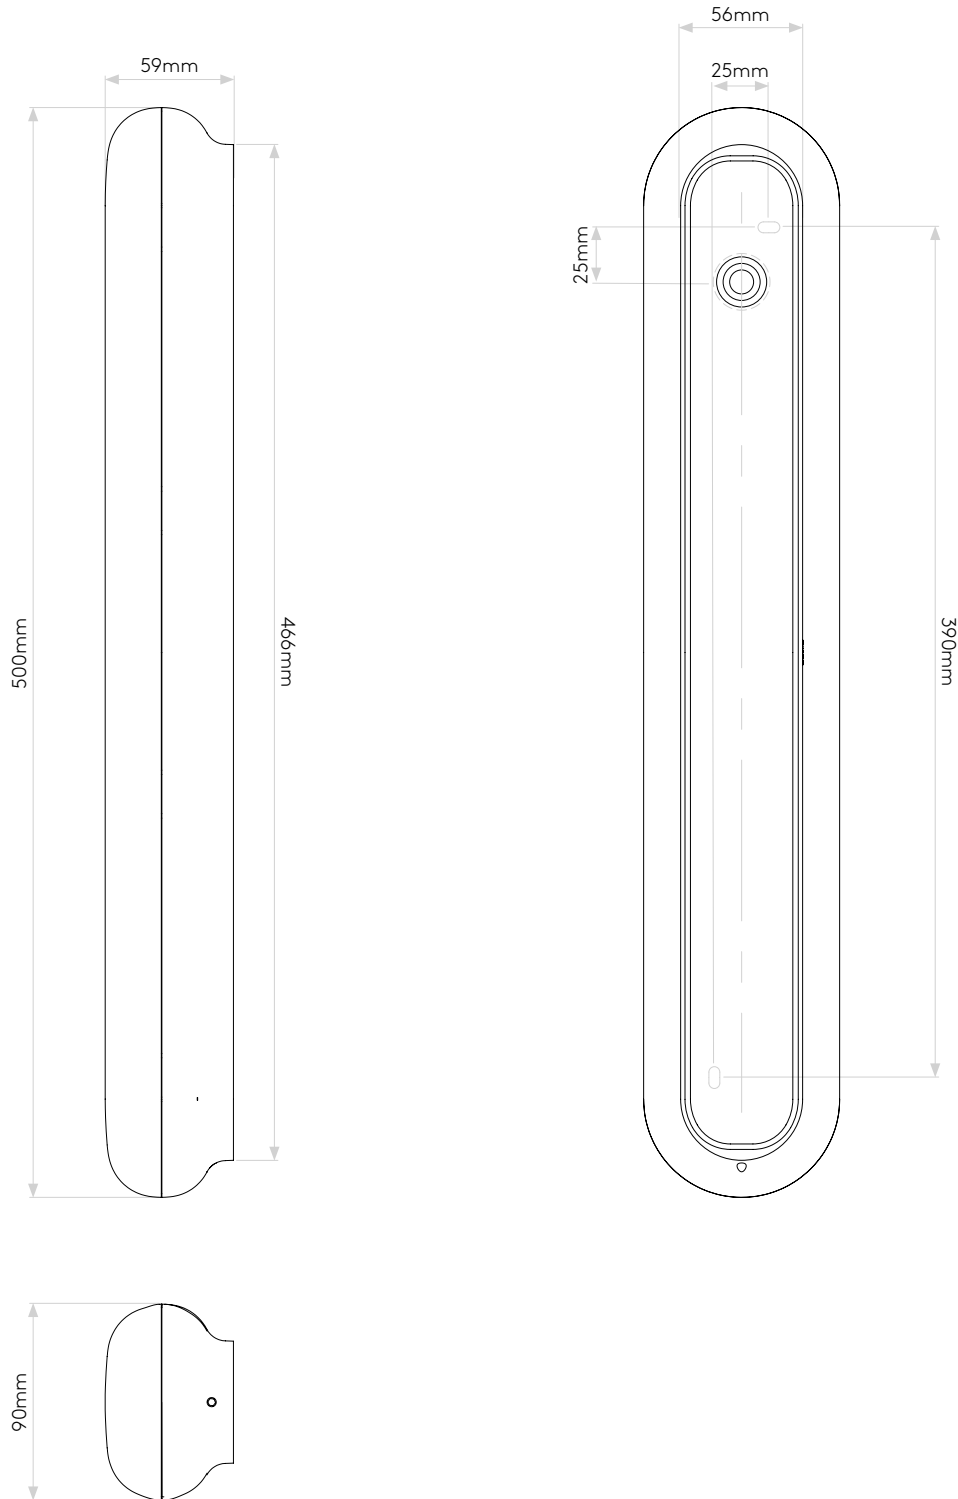

ALTEA 150 LED

astro

GENERAL

CLASS:	CE (Class 2)
IP RATING:	IP44
BATHROOM ZONE:	Zone 2, 3
VOLTAGE:	Mains 230V
INSTALLATION ORIENTATION:	Wall mount /Ceiling mount
MAIN MATERIAL:	Metal - Aluminium
DIMENSIONS:	H: 66mm Ø: 152mm
CUT OUT HOLE:	Not applicable
RECESS DEPTH:	Not applicable
FIRE RATING:	Not applicable
CABLE LENGTH:	Not applicable
GROSS WEIGHT:	0.892Kg

LAMP

LIGHT SOURCE:	LED STRIP
MAXIMUM WATTAGE:	15.6W
LAMP INCLUDED:	Yes (Integral)
MAXIMUM LAMP LENGTH:	Not Applicable
LUMINOUS FLUX:	649.92 lm
COLOUR TEMP:	3000K
CRI:	80
R9:	3.3
MACADAM ELLIPSE:	+/-100K
TILT ADJUSTABLE ANGLE:	Not applicable
ROTATION ADJUSTABLE ANGLE:	Not applicable
AVERAGE LIFESPAN:	50,000hrs
L70:	To be advised
BEAM ANGLE:	Not applicable

LAMP

LIGHT SOURCE:	LED STRIP
MAXIMUM WATTAGE:	20.3W
LAMP INCLUDED:	Yes (Integral)
MAXIMUM LAMP LENGTH:	Not Applicable
LUMINOUS FLUX:	858 lm
COLOUR TEMP:	3000K
CRI:	80
R9:	7.0
MACADAM ELLIPSE:	+/-100K
TILT ADJUSTABLE ANGLE:	Not applicable
ROTATION ADJUSTABLE ANGLE:	Not applicable
AVERAGE LIFESPAN:	50,000hrs
L70:	Not applicable
BEAM ANGLE:	Not applicable

PRODUCT ELEVATIONS

astro

Please note that some dimensions may vary slightly due to manufacturing tolerances, this includes cable entry and fixing holes

Veuillez noter que certaines dimensions peuvent varier légèrement en raison des tolérances de fabrication, y compris l'entrée de câble et les trous de fixation.