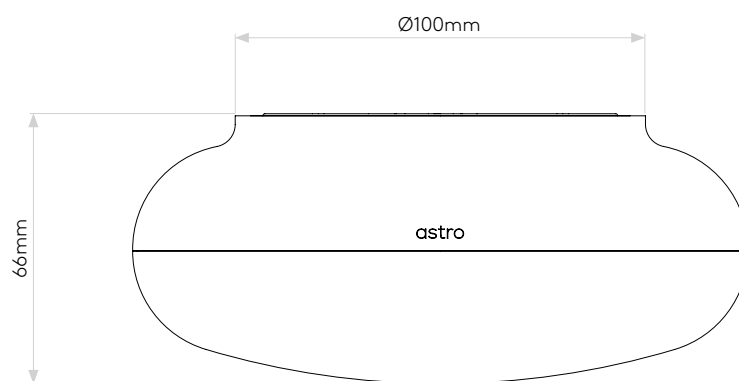

Please note that some dimensions may vary slightly due to manufacturing tolerances, this includes cable entry and fixing holes

Veillez noter que certaines dimensions peuvent varier légèrement en raison des tolérances de fabrication, y compris l'entrée de câble et les trous de fixation.

Bitte beachten Sie, dass die Maße Fertigungstoleranzen unterliegen und daher in geringem Umfang von der angegebenen Größe abweichen können. Dies gilt auch für Kabeleingänge und Befestigungslöcher.

Si prega notare che possono esserci piccole variazioni in alcune dimensioni dovute alle tolleranze di produzione, queste includono l'ingresso del cavo e i fori di fissaggio.