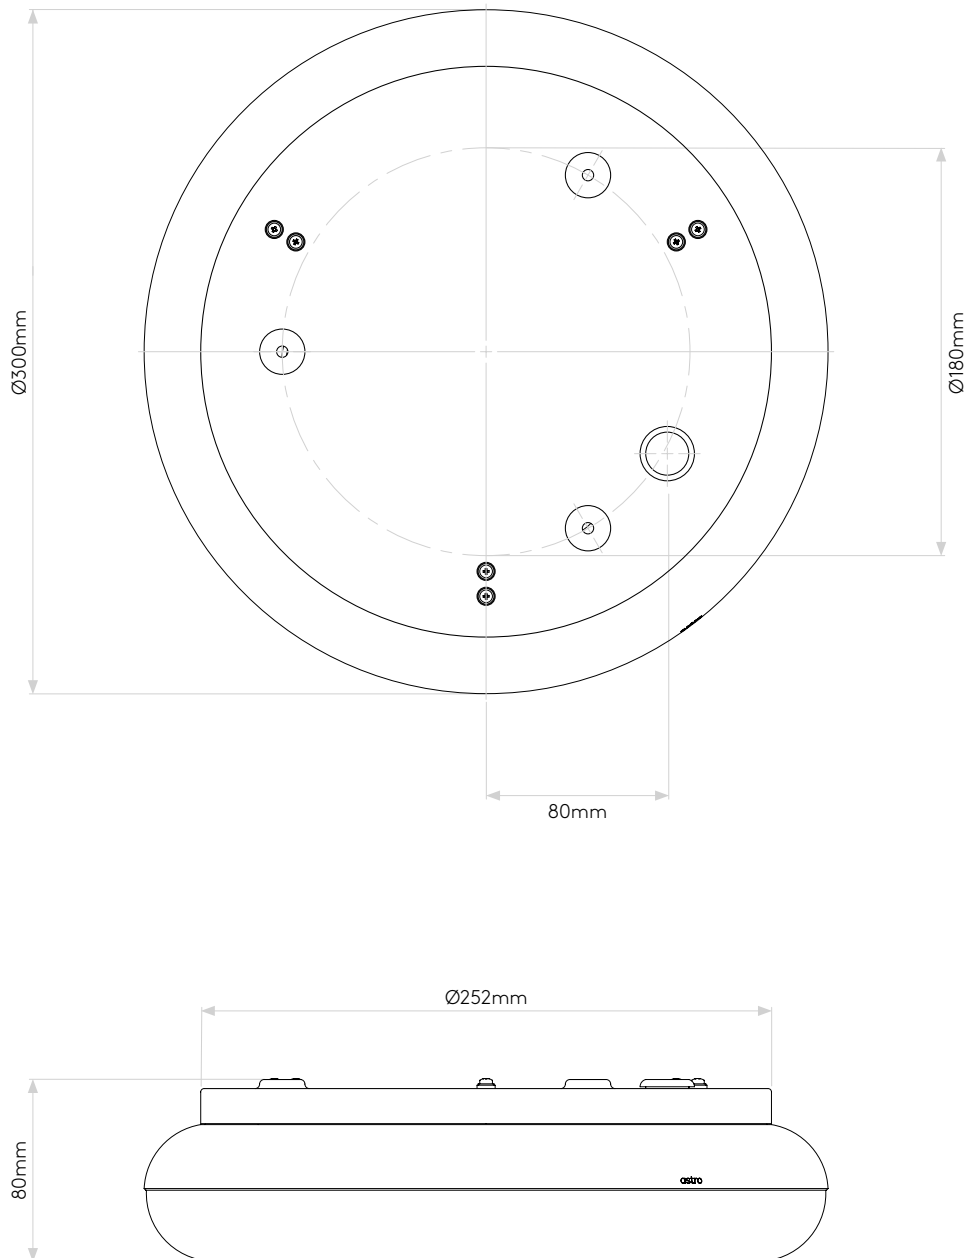

Please note that some dimensions may vary slightly due to manufacturing tolerances, this includes cable entry and fixing holes

Veuillez noter que certaines dimensions peuvent varier légèrement en raison des tolérances de fabrication, y compris l'entrée de câble et les trous de fixation.

Bitte beachten Sie, dass die Maße Fertigungstoleranzen unterliegen und daher in geringem Umfang von der angegebenen Größe abweichen können. Dies gilt auch für Kabeleingänge und Befestigungslöcher.

Si prega notare che possono esserci piccole variazioni in alcune dimensioni dovute alle tolleranze di produzione, queste includono l'ingresso del cavo e i fori di fissaggio.