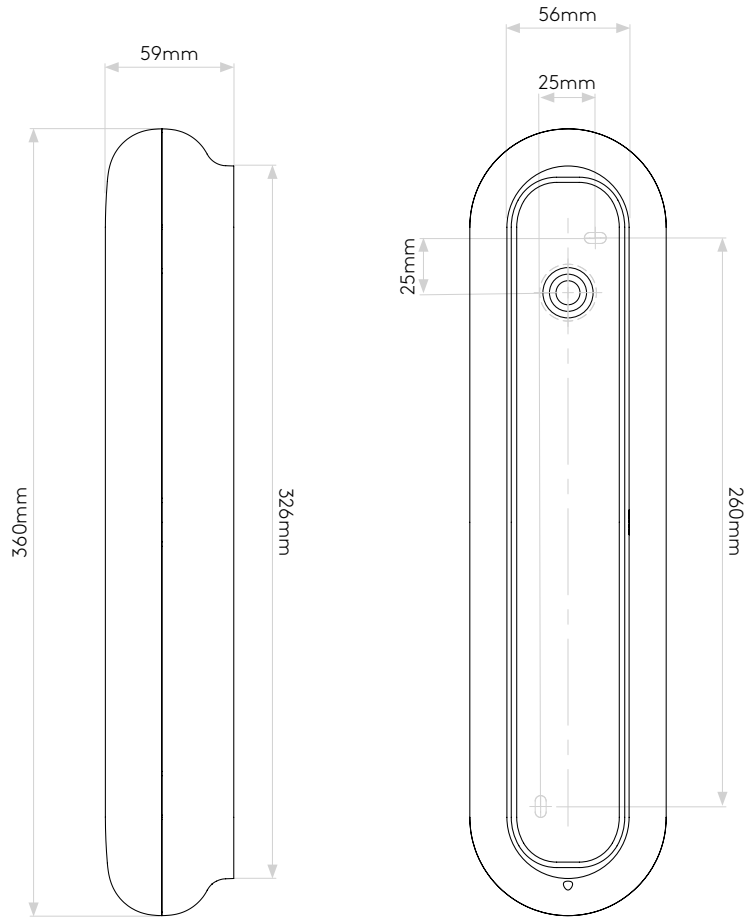

Please note that some dimensions may vary slightly due to manufacturing tolerances, this includes cable entry and fixing holes

Veillez noter que certaines dimensions peuvent varier légèrement en raison des tolérances de fabrication, y compris l'entrée de câble et les trous de fixation.

Bitte beachten Sie, dass die Maße Fertigungstoleranzen unterliegen und daher in geringem Umfang von der angegebenen Größe abweichen können. Dies gilt auch für Kabeleingänge und Befestigungslöcher.

Si prega notare che possono esserci piccole variazioni in alcune dimensioni dovute alle tolleranze di produzione, queste includono l'ingresso del cavo e i fori di fissaggio.