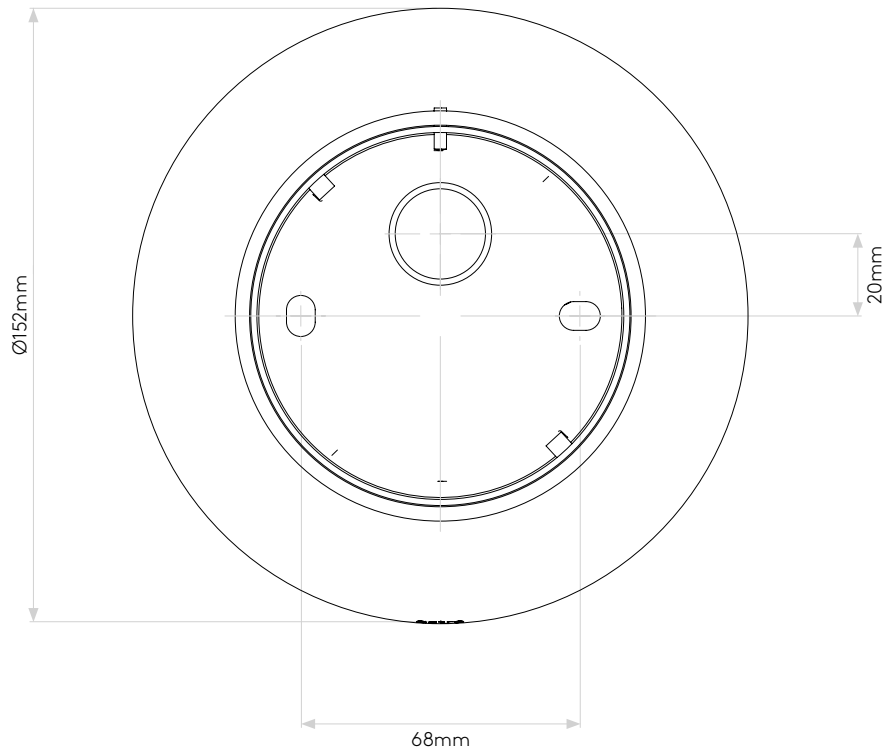

Please note that some dimensions may vary slightly due to manufacturing tolerances, this includes cable entry and fixing holes

Veillez noter que certaines dimensions peuvent varier légèrement en raison des tolérances de fabrication, y compris l'entrée de câble et les trous de fixation.

Bitte beachten Sie, dass die Maße Fertigungstoleranzen unterliegen und daher in geringem Umfang von der angegebenen Größe abweichen können. Dies gilt auch für Kabeleingänge und Befestigungslöcher.

Si prega notare che possono esserci piccole variazioni in alcune dimensioni dovute alle tolleranze di produzione, queste includono l'ingresso del cavo e i fori di fissaggio.