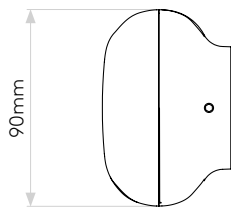

Please note that some dimensions may vary slightly due to manufacturing tolerances, this includes cable entry and fixing holes

Veillez noter que certaines dimensions peuvent varier légèrement en raison des tolérances de fabrication, y compris l'entrée de câble et les trous de fixation.

Bitte beachten Sie, dass die Maße Fertigungstoleranzen unterliegen und daher in geringem Umfang von der angegebenen Größe abweichen können. Dies gilt auch für Kabeleingänge und Befestigungslöcher.

Si prega notare che possono esserci piccole variazioni in alcune dimensioni dovute alle tolleranze di produzione, queste includono l'ingresso del cavo e i fori di fissaggio.