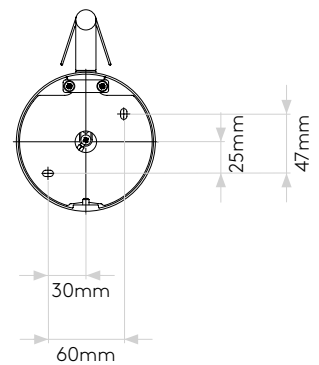

Please note that some dimensions may vary slightly due to manufacturing tolerances, this includes cable entry and fixing holes

Veuillez noter que certaines dimensions peuvent varier légèrement en raison des tolérances de fabrication, y compris l'entrée de câble et les trous de fixation.

Bitte beachten Sie, dass die Maße Fertigungstoleranzen unterliegen und daher in geringem Umfang von der angegebenen Größe abweichen können. Dies gilt auch für Kabeleingänge und Befestigungslöcher.

Si prega notare che possono esserci piccole variazioni in alcune dimensioni dovute alle tolleranze di produzione, queste includono l'ingresso del cavo e i fori di fissaggio.