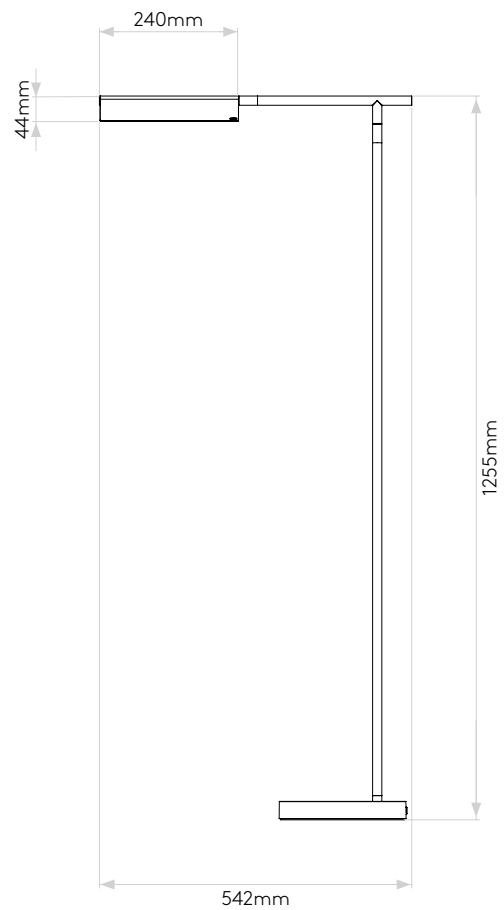

PRODUCT ELEVATIONS

astro

Please note that some dimensions may vary slightly due to manufacturing tolerances, this includes cable entry and fixing holes

Veuillez noter que certaines dimensions peuvent varier légèrement en raison des tolérances de fabrication, y compris l'entrée de câble et les trous de fixation.

Bitte beachten Sie, dass die Maße Fertigungstoleranzen unterliegen und daher in geringem Umfang von der angegebenen Größe abweichen können. Dies gilt auch für Kabeleingänge und Befestigungslöcher.

Si prega notare che possono esserci piccole variazioni in alcune dimensioni dovute alle tolleranze di produzione, queste includono l'ingresso del cavo e i fori di fissaggio.