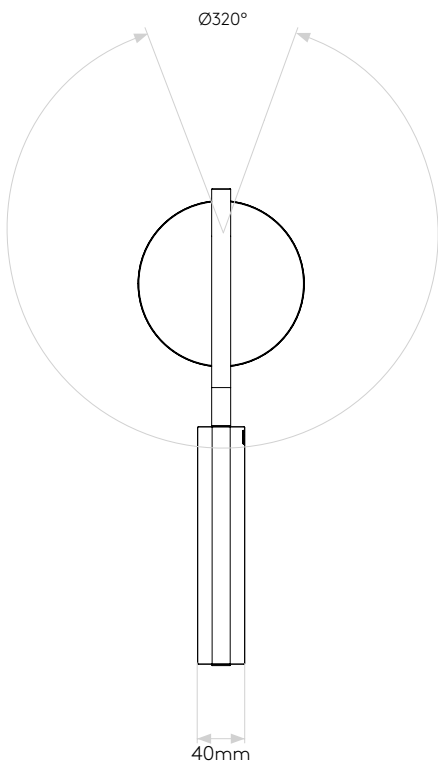

PRODUCT ELEVATIONS

astro

Please note that some dimensions may vary slightly due to manufacturing tolerances, this includes cable entry and fixing holes

Veuillez noter que certaines dimensions peuvent varier légèrement en raison des tolérances de fabrication, y compris l'entrée de câble et les trous de fixation.

Bitte beachten Sie, dass die Maße Fertigungstoleranzen unterliegen und daher in geringem Umfang von der angegebenen Größe abweichen können. Dies gilt auch für Kabeleingänge und Befestigungslöcher.

Si prega notare che possono esserci piccole variazioni in alcune dimensioni dovute alle tolleranze di produzione, queste includono l'ingresso del cavo e i fori di fissaggio.