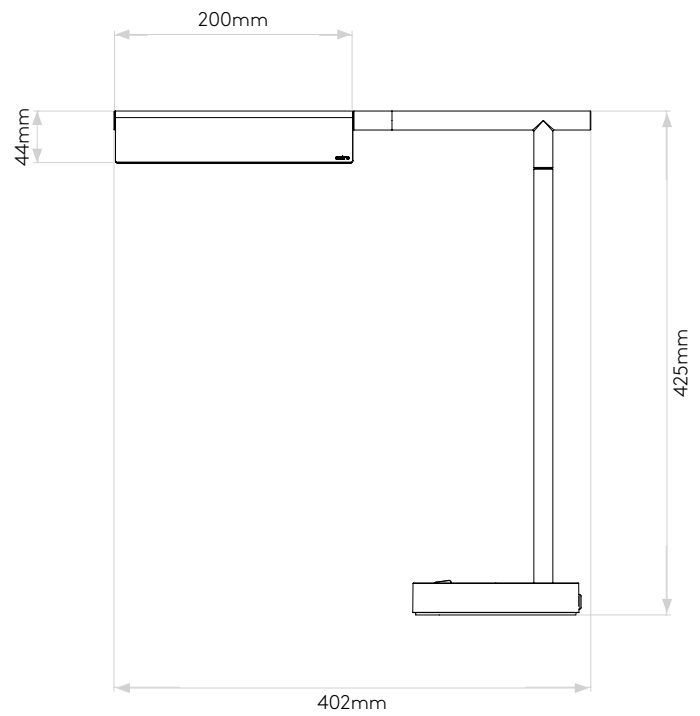

PRODUCT ELEVATIONS

astro

Please note that some dimensions may vary slightly due to manufacturing tolerances, this includes cable entry and fixing holes

Veuillez noter que certaines dimensions peuvent varier légèrement en raison des tolérances de fabrication, y compris l'entrée de câble et les trous de fixation.

Bitte beachten Sie, dass die Maße Fertigungstoleranzen unterliegen und daher in geringem Umfang von der angegebenen Größe abweichen können. Dies gilt auch für Kabeleingänge und Befestigungslöcher.

Si prega notare che possono esserci piccole variazioni in alcune dimensioni dovute alle tolleranze di produzione, queste includono l'ingresso del cavo e i fori di fissaggio.