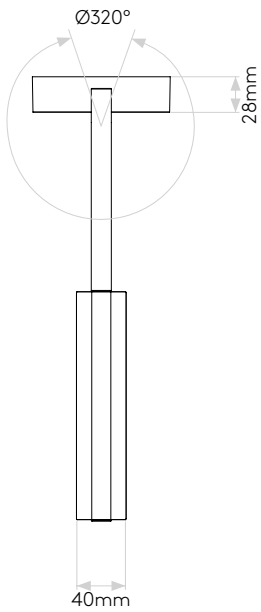

Please note that some dimensions may vary slightly due to manufacturing tolerances, this includes cable entry and fixing holes

Veuillez noter que certaines dimensions peuvent varier légèrement en raison des tolérances de fabrication, y compris l'entrée de câble et les trous de fixation.

Bitte beachten Sie, dass die Maße Fertigungstoleranzen unterliegen und daher in geringem Umfang von der angegebenen Größe abweichen können. Dies gilt auch für Kabeleingänge und Befestigungslöcher.

Si prega notare che possono esserci piccole variazioni in alcune dimensioni dovute alle tolleranze di produzione, queste includono l'ingresso del cavo e i fori di fissaggio.