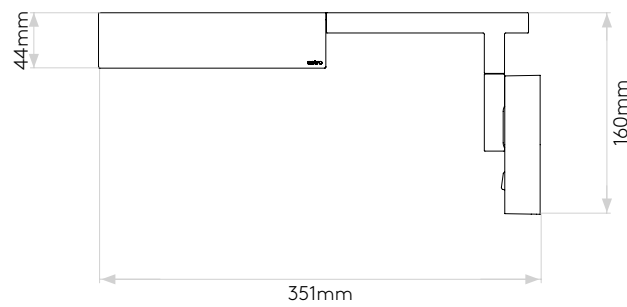

Please note that some dimensions may vary slightly due to manufacturing tolerances, this includes cable entry and fixing holes

Veuillez noter que certaines dimensions peuvent varier légèrement en raison des tolérances de fabrication, y compris l'entrée de câble et les trous de fixation.

Bitte beachten Sie, dass die Maße Fertigungstoleranzen unterliegen und daher in geringem Umfang von der angegebenen Größe abweichen können. Dies gilt auch für Kabeleingänge und Befestigungslöcher.

Si prega notare che possono esserci piccole variazioni in alcune dimensioni dovute alle tolleranze di produzione, queste includono l'ingresso del cavo e i fori di fissaggio.