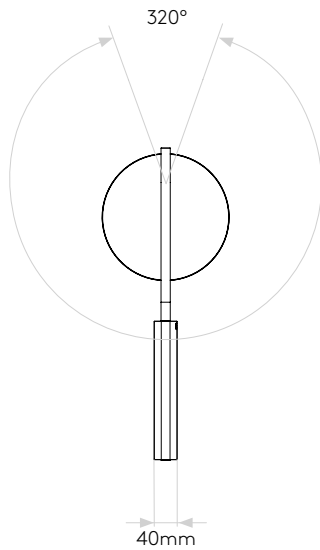

PRODUCT ELEVATIONS

astro

Please note that some dimensions may vary slightly due to manufacturing tolerances, this includes cable entry and fixing holes

Veuillez noter que certaines dimensions peuvent varier légèrement en raison des tolérances de fabrication, y compris l'entrée de câble et les trous de fixation.

Bitte beachten Sie, dass die Maße Fertigungstoleranzen unterliegen und daher in geringem Umfang von der angegebenen Größe abweichen können. Dies gilt auch für Kabeleingänge und Befestigungslöcher.

Si prega notare che possono esserci piccole variazioni in alcune dimensioni dovute alle tolleranze di produzione, queste includono l'ingresso del cavo e i fori di fissaggio.