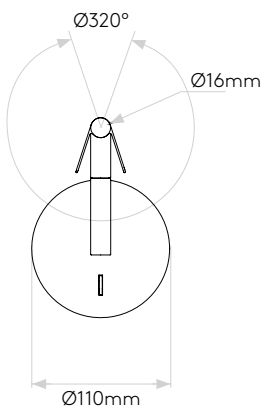

Please note that some dimensions may vary slightly due to manufacturing tolerances, this includes cable entry and fixing holes

Veuillez noter que certaines dimensions peuvent varier légèrement en raison des tolérances de fabrication, y compris l'entrée de câble et les trous de fixation.

Bitte beachten Sie, dass die Maße Fertigungstoleranzen unterliegen und daher in geringem Umfang von der angegebenen Größe abweichen können. Dies gilt auch für Kabeleingänge und Befestigungslöcher.

Si prega notare che possono esserci piccole variazioni in alcune dimensioni dovute alle tolleranze di produzione, queste includono l'ingresso del cavo e i fori di fissaggio.