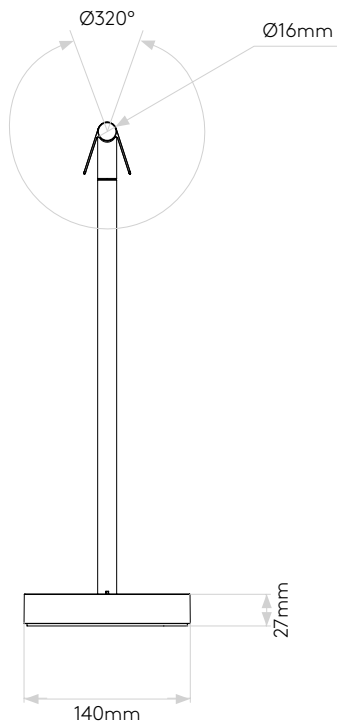

PRODUCT ELEVATIONS

astro

Please note that some dimensions may vary slightly due to manufacturing tolerances, this includes cable entry and fixing holes

Veuillez noter que certaines dimensions peuvent varier légèrement en raison des tolérances de fabrication, y compris l'entrée de câble et les trous de fixation.

Bitte beachten Sie, dass die Maße Fertigungstoleranzen unterliegen und daher in geringem Umfang von der angegebenen Größe abweichen können. Dies gilt auch für Kabeleingänge und Befestigungslöcher.

Si prega notare che possono esserci piccole variazioni in alcune dimensioni dovute alle tolleranze di produzione, queste includono l'ingresso del cavo e i fori di fissaggio.