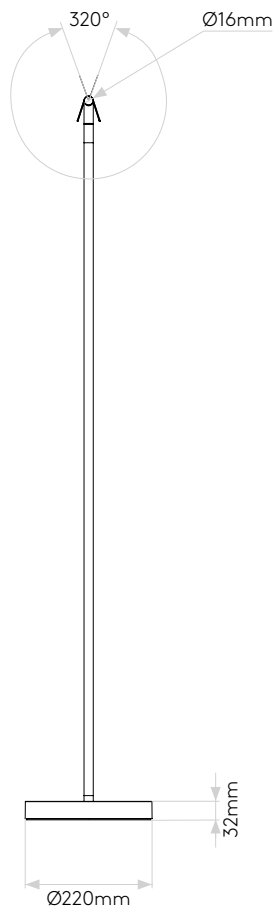

PRODUCT ELEVATIONS

astro

Please note that some dimensions may vary slightly due to manufacturing tolerances, this includes cable entry and fixing holes

Veuillez noter que certaines dimensions peuvent varier légèrement en raison des tolérances de fabrication, y compris l'entrée de câble et les trous de fixation.

Bitte beachten Sie, dass die Maße Fertigungstoleranzen unterliegen und daher in geringem Umfang von der angegebenen Größe abweichen können. Dies gilt auch für Kabeleingänge und Befestigungslöcher.

Si prega notare che possono esserci piccole variazioni in alcune dimensioni dovute alle tolleranze di produzione, queste includono l'ingresso del cavo e i fori di fissaggio.