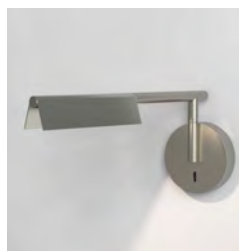

CODE: 1408003
FINISH: MATT NICKEL

TO MAINTAIN THIS PRODUCT TO ITS BEST CONDITION, PLEASE VIEW OUR CARE AND CLEANING GUIDE ON THE SUPPORT SECTION OF THE ASTRO WEBSITE.

Pour entretenir au mieux ce produit, veuillez consulter notre guide d'entretien et de nettoyage, dans la rubrique d'aide sur le site Web d'Astro.

Um dieses Produkt im besten Zustand zu erhalten, beachten Sie bitte unseren Leitfaden zu Pflege und Reinigung im Abschnitt „Support“ auf der Astro-Website.

Per mantenere questo prodotto nelle sue migliori condizioni, consultare la nostra guida per la manutenzione e la pulizia nella sezione dedicata all'assistenza del sito Web Astro.