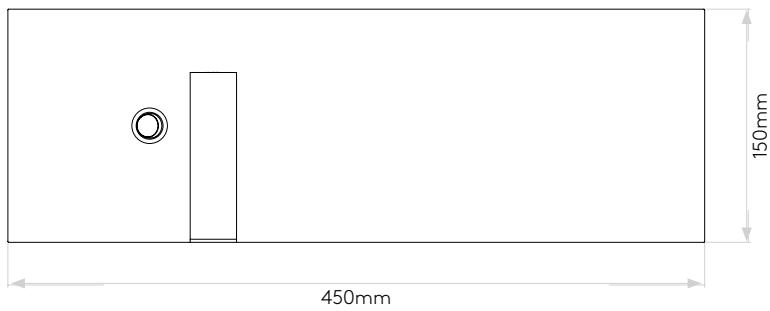

PRODUCT ELEVATIONS

astro

Please note that some dimensions may vary slightly due to manufacturing tolerances, this includes cable entry and fixing holes

Veuillez noter que certaines dimensions peuvent varier légèrement en raison des tolérances de fabrication, y compris l'entrée de câble et les trous de fixation.

Bitte beachten Sie, dass die Maße Fertigungstoleranzen unterliegen und daher in geringem Umfang von der angegebenen Größe abweichen können. Dies gilt auch für Kabeleingänge und Befestigungslöcher.

Si prega notare che possono esserci piccole variazioni in alcune dimensioni dovute alle tolleranze di produzione, queste includono l'ingresso del cavo e i fori di fissaggio.