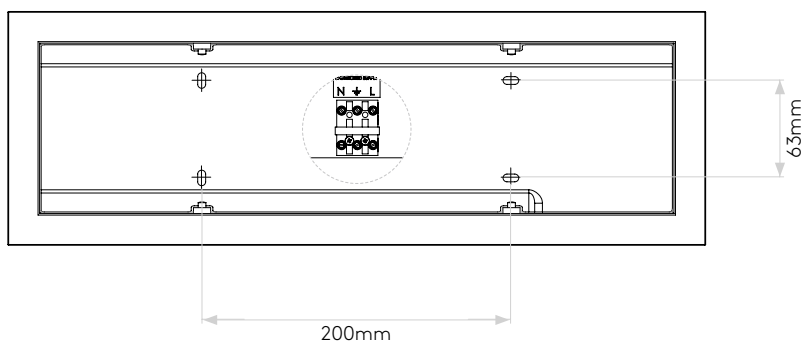

PRODUCT ELEVATIONS

astro

Please note that some dimensions may vary slightly due to manufacturing tolerances, this includes cable entry and fixing holes

Veuillez noter que certaines dimensions peuvent varier légèrement en raison des tolérances de fabrication, y compris l'entrée de câble et les trous de fixation.

Bitte beachten Sie, dass die Maße Fertigungstoleranzen unterliegen und daher in geringem Umfang von der angegebenen Größe abweichen können. Dies gilt auch für Kabeleingänge und Befestigungslöcher.

Si prega notare che possono esserci piccole variazioni in alcune dimensioni dovute alle tolleranze di produzione, queste includono l'ingresso del cavo e i fori di fissaggio.