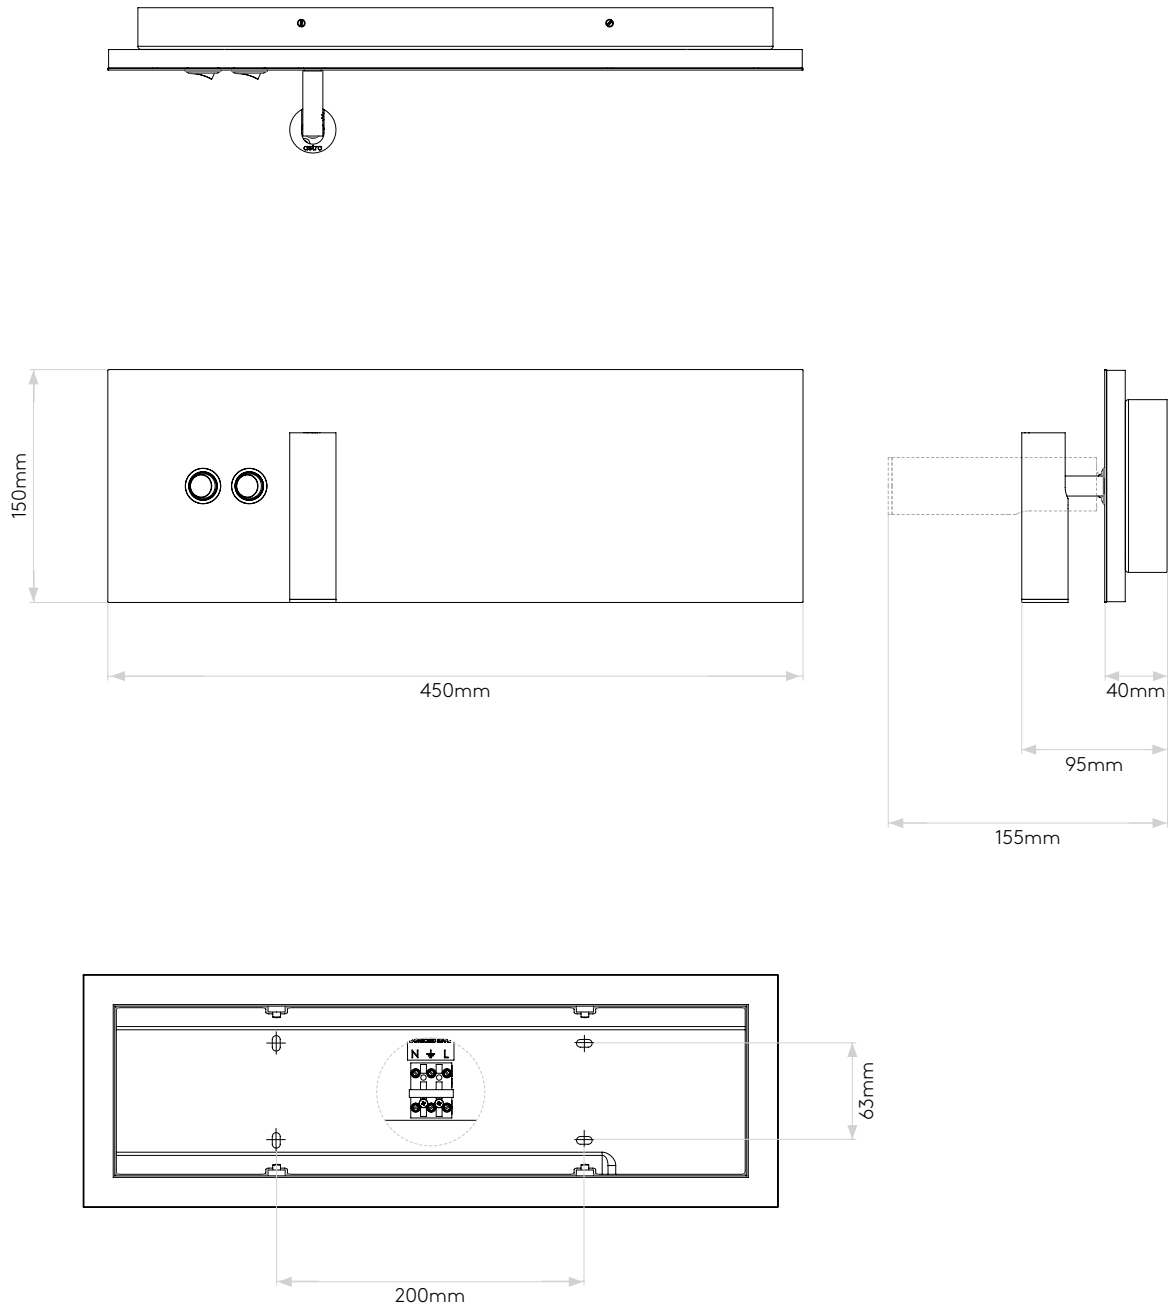

PRODUCT ELEVATIONS

astro

Please note that some dimensions may vary slightly due to manufacturing tolerances, this includes cable entry and fixing holes

Veuillez noter que certaines dimensions peuvent varier légèrement en raison des tolérances de fabrication, y compris l'entrée de câble et les trous de fixation.

Bitte beachten Sie, dass die Maße Fertigungstoleranzen unterliegen und daher in geringem Umfang von der angegebenen Größe abweichen können. Dies gilt auch für Kabeleingänge und Befestigungslöcher.

Si prega notare che possono esserci piccole variazioni in alcune dimensioni dovute alle tolleranze di produzione, queste includono l'ingresso del cavo e i fori di fissaggio.