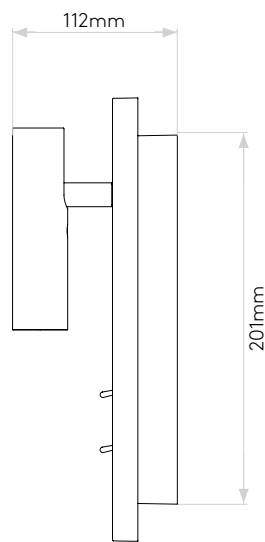

PRODUCT ELEVATIONS

astro

Please note that some dimensions may vary slightly due to manufacturing tolerances, this includes cable entry and fixing holes

Veuillez noter que certaines dimensions peuvent varier légèrement en raison des tolérances de fabrication, y compris l'entrée de câble et les trous de fixation.

Bitte beachten Sie, dass die Maße Fertigungstoleranzen unterliegen und daher in geringem Umfang von der angegebenen Größe abweichen können. Dies gilt auch für Kabeleingänge und Befestigungslöcher.

Si prega notare che possono esserci piccole variazioni in alcune dimensioni dovute alle tolleranze di produzione, queste includono l'ingresso del cavo e i fori di fissaggio.