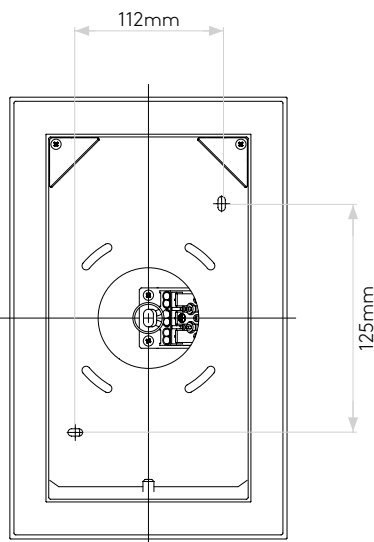

PRODUCT ELEVATIONS

astro

Please note that some dimensions may vary slightly due to manufacturing tolerances, this includes cable entry and fixing holes

Veuillez noter que certaines dimensions peuvent varier légèrement en raison des tolérances de fabrication, y compris l'entrée de câble et les trous de fixation.

Bitte beachten Sie, dass die Maße Fertigungstoleranzen unterliegen und daher in geringem Umfang von der angegebenen Größe abweichen können. Dies gilt auch für Kabeleingänge und Befestigungslöcher.

Si prega notare che possono esserci piccole variazioni in alcune dimensioni dovute alle tolleranze di produzione, queste includono l'ingresso del cavo e i fori di fissaggio.