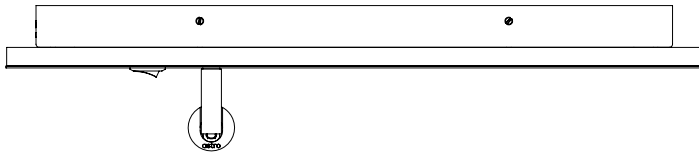

PRODUCT ELEVATIONS

astro

Please note that some dimensions may vary slightly due to manufacturing tolerances, this includes cable entry and fixing holes

Veuillez noter que certaines dimensions peuvent varier légèrement en raison des tolérances de fabrication, y compris l'entrée de câble et les trous de fixation.

Bitte beachten Sie, dass die Maße Fertigungstoleranzen unterliegen und daher in geringem Umfang von der angegebenen Größe abweichen können. Dies gilt auch für Kabeleingänge und Befestigungslöcher.

Si prega notare che possono esserci piccole variazioni in alcune dimensioni dovute alle tolleranze di produzione, queste includono l'ingresso del cavo e i fori di fissaggio.