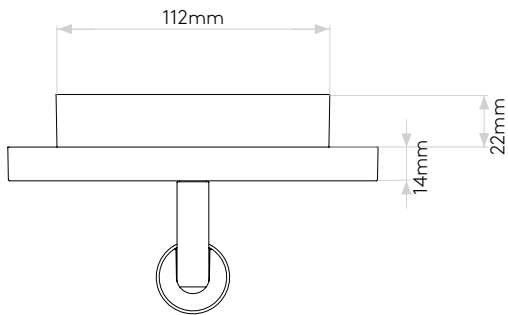

PRODUCT ELEVATIONS

astro

Please note that some dimensions may vary slightly due to manufacturing tolerances, this includes cable entry and fixing holes

Veuillez noter que certaines dimensions peuvent varier légèrement en raison des tolérances de fabrication, y compris l'entrée de câble et les trous de fixation.

Bitte beachten Sie, dass die Maße Fertigungstoleranzen unterliegen und daher in geringem Umfang von der angegebenen Größe abweichen können. Dies gilt auch für Kabeleingänge und Befestigungslöcher.

Si prega notare che possono esserci piccole variazioni in alcune dimensioni dovute alle tolleranze di produzione, queste includono l'ingresso del cavo e i fori di fissaggio.