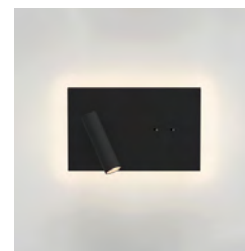

ADDITIONAL INFORMATION:

SHADE INCLUDED:	-
SHADE/DIFFUSER MATERIAL:	Polycarbonate
SHADE/DIFFUSER FINISH	Frosted
F MARK:	Suitable for mounting on flammable materials

CODE: 1352007
FINISH: MATT WHITE

MAIN LAMP ELECTRICAL

ADDITIONAL LAMP

LIGHT SOURCE:	HIGH POWER LED
MAXIMUM WATTAGE:	4.1W
LAMP INCLUDED:	Yes (Integral)
LUMINOUS FLUX:	149lm
COLOUR TEMP:	2700K
CRI:	90
R9:	6
MACADAM ELLIPSE:	3-step
TILT ADJUSTABLE ANGLE:	90°
ROTATION ADJUSTABLE ANGLE:	330°
AVERAGE LIFESPAN:	60,000hrs
L70:	>60,000hrs
BEAM ANGLE:	17

ADDITIONAL INFORMATION

SHADE INCLUDED:	Not Applicable
SHADE MATERIAL:	Not Applicable
F MARK:	Suitable for mounting on flammable materials

CODE: 1352018 (8408)
FINISH: MATT WHITE

CODE: 1352019 (8409)
FINISH: MATT BLACK