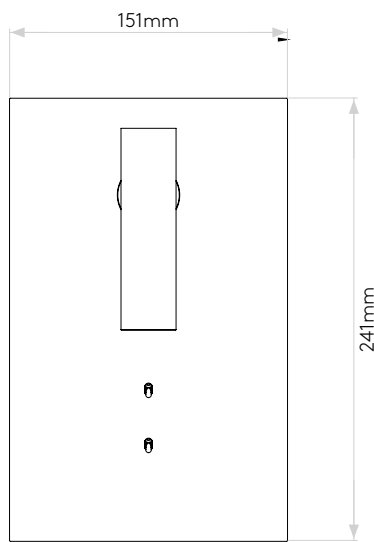

PRODUCT ELEVATIONS

astro

Please note that some dimensions may vary slightly due to manufacturing tolerances, this includes cable entry and fixing holes

Veuillez noter que certaines dimensions peuvent varier légèrement en raison des tolérances de fabrication, y compris l'entrée de câble et les trous de fixation.

Bitte beachten Sie, dass die Maße Fertigungstoleranzen unterliegen und daher in geringem Umfang von der angegebenen Größe abweichen können. Dies gilt auch für Kabeleingänge und Befestigungslöcher.

Si prega notare che possono esserci piccole variazioni in alcune dimensioni dovute alle tolleranze di produzione, queste includono l'ingresso del cavo e i fori di fissaggio.