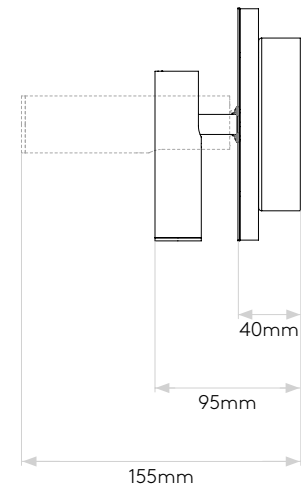

PRODUCT ELEVATIONS

astro

Please note that some dimensions may vary slightly due to manufacturing tolerances, this includes cable entry and fixing holes

Veuillez noter que certaines dimensions peuvent varier légèrement en raison des tolérances de fabrication, y compris l'entrée de câble et les trous de fixation.

Bitte beachten Sie, dass die Maße Fertigungstoleranzen unterliegen und daher in geringem Umfang von der angegebenen Größe abweichen können. Dies gilt auch für Kabeleingänge und Befestigungslöcher.

Si prega notare che possono esserci piccole variazioni in alcune dimensioni dovute alle tolleranze di produzione, queste includono l'ingresso del cavo e i fori di fissaggio.