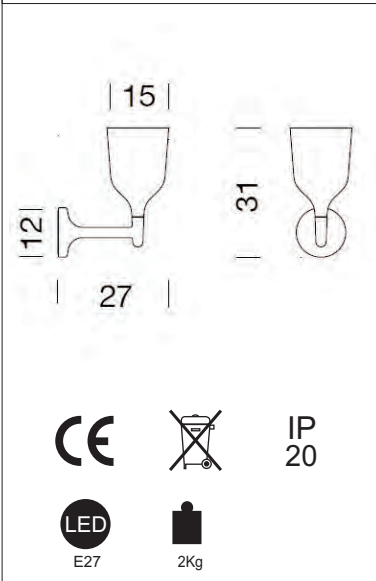

References:

165802500 - Copacabana a, White

165804700 - Copacabana a, Black

165806200 - Copacabana a, Copper