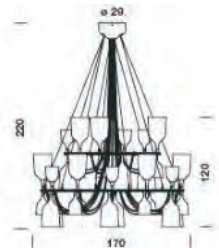

Copacabana Queen 12.6