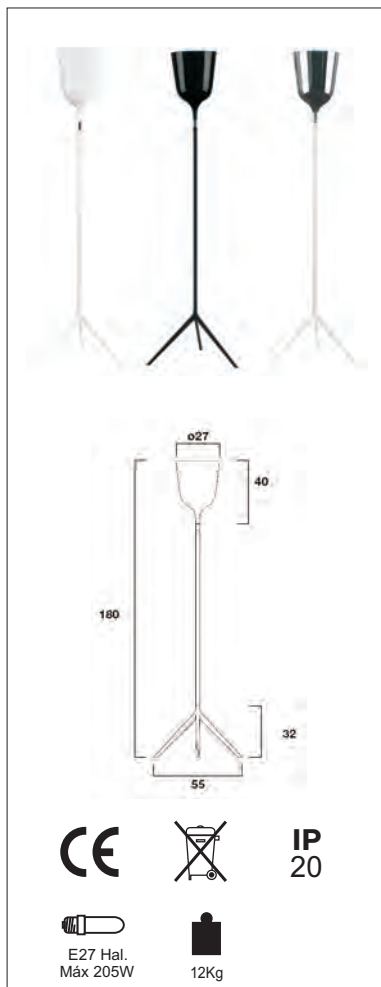

Characteristics:

Scope of use: Interior

Structure: Porcelana

Voltage: 220...240V 50/60Hz

Power supply: Base a pared.

Lamp: E27 LED Máx.40W

Product dimensions: Ø15xH31x27cm

Packaging weight: 2 Kg

References:

165802500 - Copacabana a, White

165804700 - Copacabana a, Black

165806200 - Copacabana a, Copper

metalarte 165802500

This Luminaire is compatible with bulbs of energy classes:

A++
A+
A
B
C
D
E

874/2012

Environment: Indoor
Structure: Porcelain body,
Dimmer táctil: 40..30W 50/60Hz
Voltage: 220...240V 50/60Hz
IN/OFF
Cable length: 200cm
Lamp: E27 Eco Hal. Máx. 205W
Weight packaging: 12 Kg

References:

366102500 - Copacabana p, White
366104700 - Copacabana p, Black
366106200 - Copacabana p, Copper

874/2012

Designer: Jaime Hayón

Description:

Pendant lamps. Shade in white, black or copper porcelain.
Electrical cable cotton lined in platinum or white, black, copper.

Characteristics:

Environment: Indoor
Structure: Porcelain body,
Voltage: 220...240V 50/60Hz
Cable length: 320cm
Lamp Copacabana Queen 12: E27 24xMáx.20W
Lamp Copacabana Queen 12.6: E27 36xMáx.20W
Lamp Copacabana Queen 12.6.3: E27 42xMáx.20W
Lamp Copacabana Queen 3: E27 6xMáx.20W
Lamp Copacabana Queen 6: E27 12xMáx.20W
Lamp Copacabana Queen 6.3: E27 18xMáx.20W