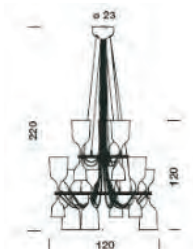

874/2012

Designer: Jaime Hayón

Description:

Pendant lamps. Shade in white, black or copper porcelain.
Electrical cable cotton lined in platinum or white, black, copper.

Characteristics:

Environment: Indoor
Structure: Porcelain body,
Voltage: 220...240V 50/60Hz
Cable length: 320cm
Lamp Copacabana Queen 12: E27 24xMáx.20W
Lamp Copacabana Queen 12.6: E27 36xMáx.20W
Lamp Copacabana Queen 12.6.3: E27 42xMáx.20W
Lamp Copacabana Queen 3: E27 6xMáx.20W
Lamp Copacabana Queen 6: E27 12xMáx.20W
Lamp Copacabana Queen 6.3: E27 18xMáx.20W

Copacabana Queen 12

Copacabana Queen 12.6

Copacabana Queen 12.6.3

Copacabana Queen 3

Copacabana Queen 6

Copacabana Queen 6.3

Designer: Jaime Hayón

Year: 2016