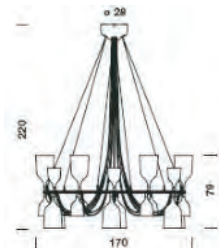

References:

- 269300300 - Copacabana Queen 12, Gold
- 269302500 - Copacabana Queen 12, White
- 269304700 - Copacabana Queen 12, Black
- 269306200 - Copacabana Queen 12, Copper

- 269200300 - Copacabana Queen 12.6, Gold
- 269202500 - Copacabana Queen 12.6, White
- 269204700 - Copacabana Queen 12.6, Black
- 269206200 - Copacabana Queen 12.6, Cooper

- 265100300 - Copacabana Queen 12.6.3, Gold
- 265102500 - Copacabana Queen 12.6.3, White
- 265104700 - Copacabana Queen 12.6.3, Black
- 265106200 - Copacabana Queen 12.6.3, Copper

- 269600300 - Copacabana Queen 3, Gold
- 269602500 - Copacabana Queen 3, White
- 269604700 - Copacabana Queen 3, Black
- 269606200 - Copacabana Queen 3, Copper

- 269500300 - Copacabana Queen 6, Gold
- 269502500 - Copacabana Queen 6, White
- 269504700 - Copacabana Queen 6, Black
- 269506200 - Copacabana Queen 6, Copper

- 269700300 - Copacabana Queen 6.3, Gold
- 269702500 - Copacabana Queen 6.3, White
- 269704700 - Copacabana Queen 6.3, Black
- 269706200 - Copacabana Queen 6.3, Copper

Copacabana Queen 12