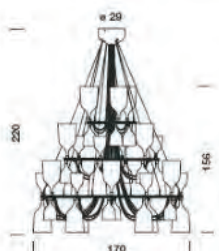

Copacabana Queen 12.6.3