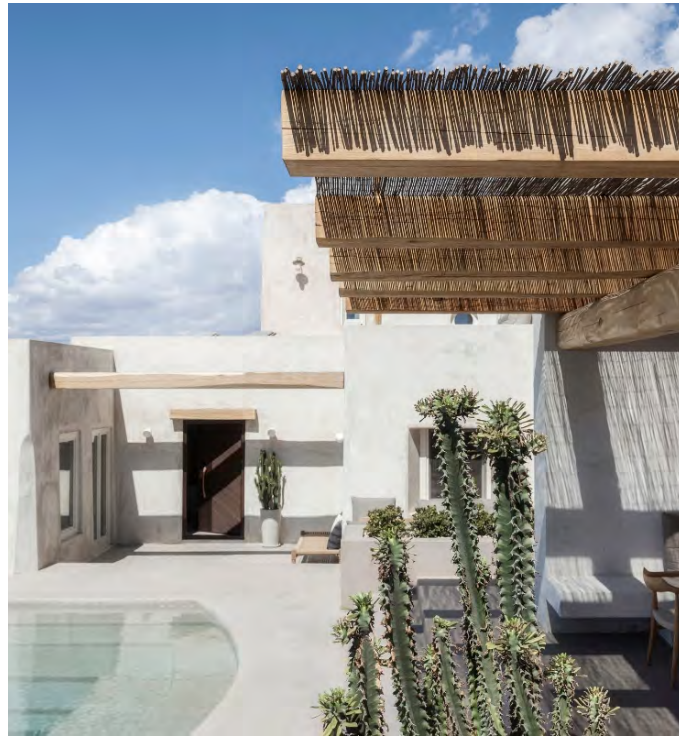

featured products:

tim
pendant
large clear / copper